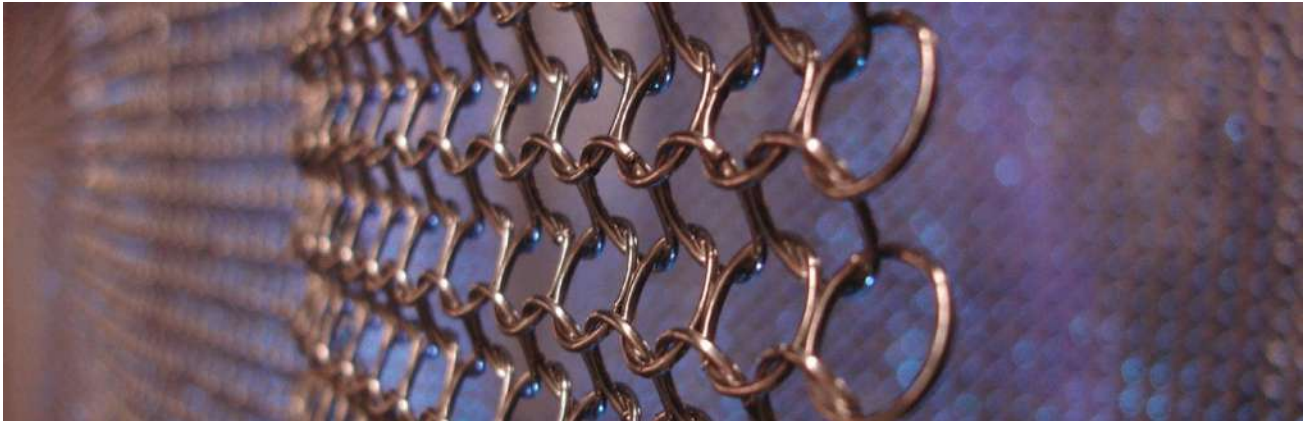

# **Ring Mesh Curtain**

**OF**

# Ring Mesh Curtain

**Ring mesh curtain** is also called the chain mail curtain, is an emerging type of architectural decorative curtain, which is made from the metal material, so it is stable and solid, it could resist harsh environment such as storm, hit, etc, besides, it is easy to maintain. Ring mesh curtains consist of linked metal rings together. Compared with individually-welded rings, the linked pattern has supple and free-flowing sheets. These features make the curtain easy to pass through. From the viewpoint, the ring mesh curtain has the characteristics of the fabric, it shows a pretty view.

Ring mesh curtain is a kind of popular and functional metal chain curtain in the market. Many thousands of individual rings combine together to form a huge mesh curtain. And the ring mesh curtain is flexible , it can be used in various ways: twisted, bent, elongated or strained, it is still intact without deformation.

## Hanging methods:

The Ring Mesh is usually fixed with an stainless steel or aluminum alloy frame. Around the ring mesh, we can fix the " S " type connect piece with one round wire, which wire is welded on the frames. and then install the frame on windows or isolation wall with screw or others.