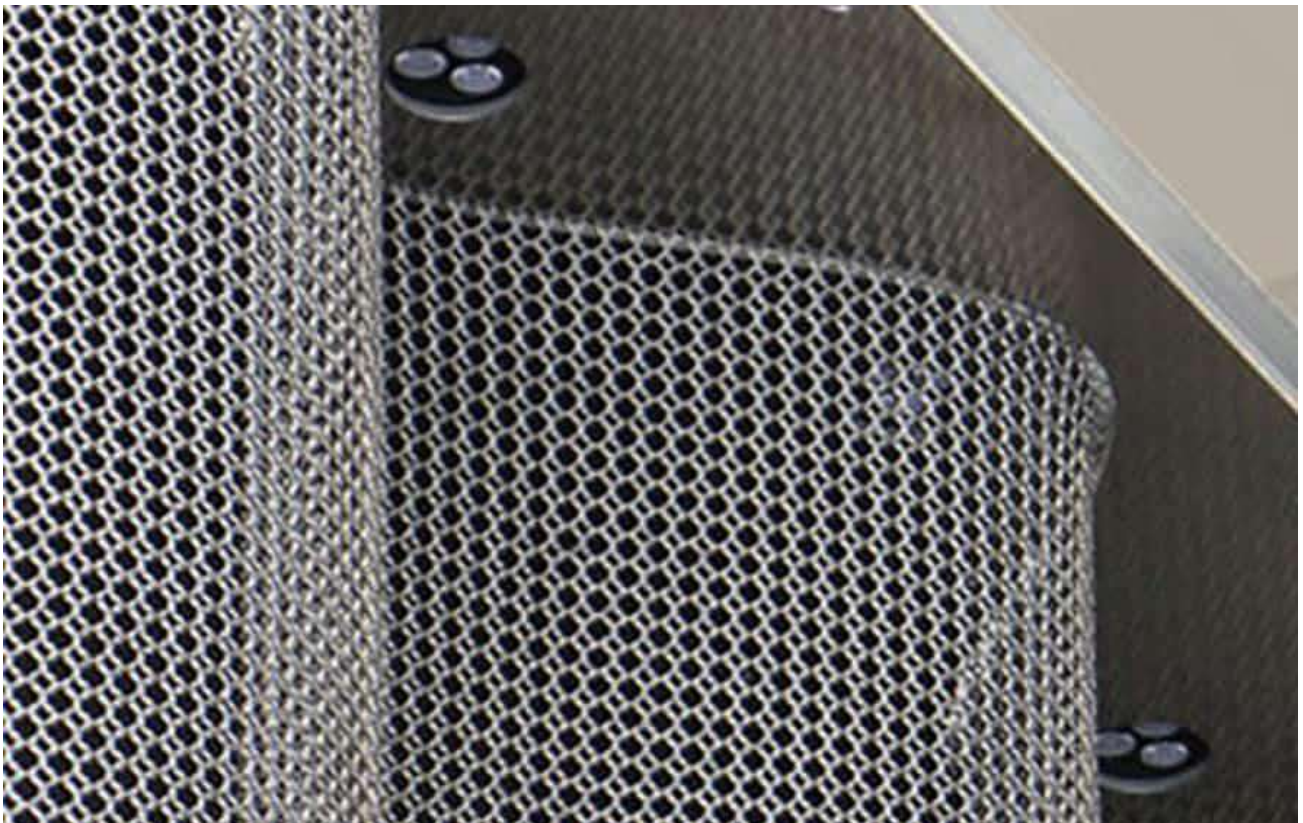

Application:

ADDRESS : NO.268 SOUTHWEST INDUSTRY DISTRICT OF ANPING COUNTY
HEBEI PROVINCE , CHINA 052360

TELEPHONE : +86 318-7859818 WEBSITE : [HTTP://WWW.YHYWIREMESH.COM](http://www.yhywiremesh.com)
FAX : +86 318-7859518 EMAIL : SALES@YHYWIREMESH.COM