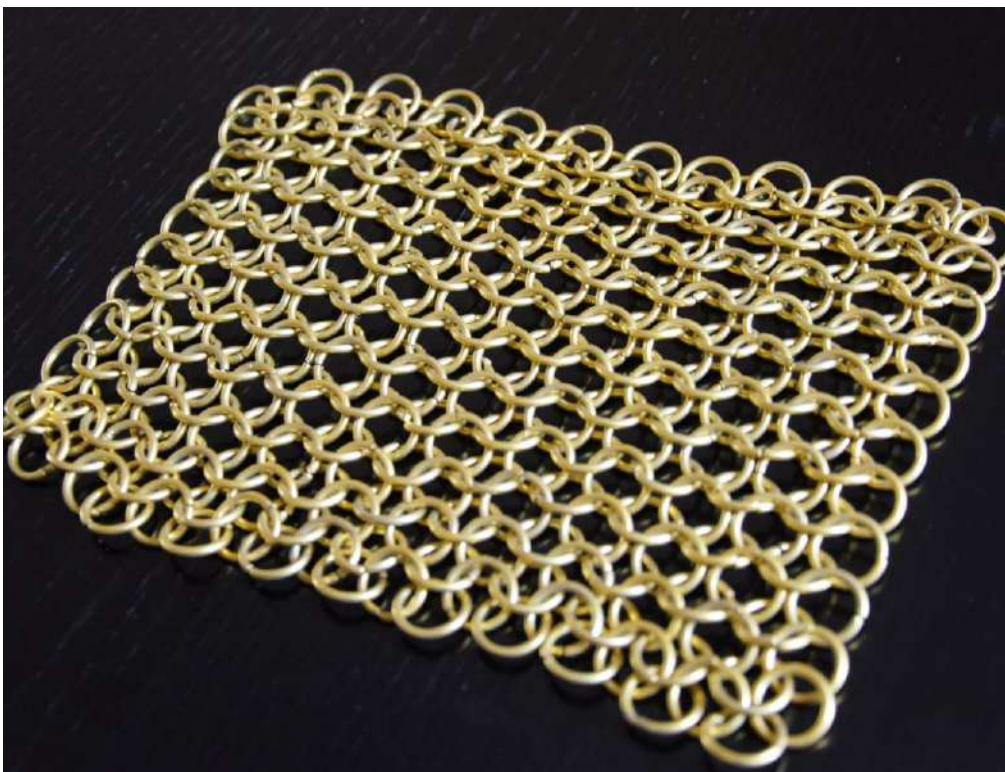

Gold color stainless steel metal ring mesh

ADDRESS : NO.268 SOUTHWEST INDUSTRY DISTRICT OF ANPING COUNTY
HEBEI PROVINCE , CHINA 052360

TELEPHONE : +86 318-7859818 WEBSITE : [HTTP://www.yhywiremesh.com](http://www.yhywiremesh.com)
FAX : +86 318-7859518 EMAIL : SALES@YHYWIREMESH.COM