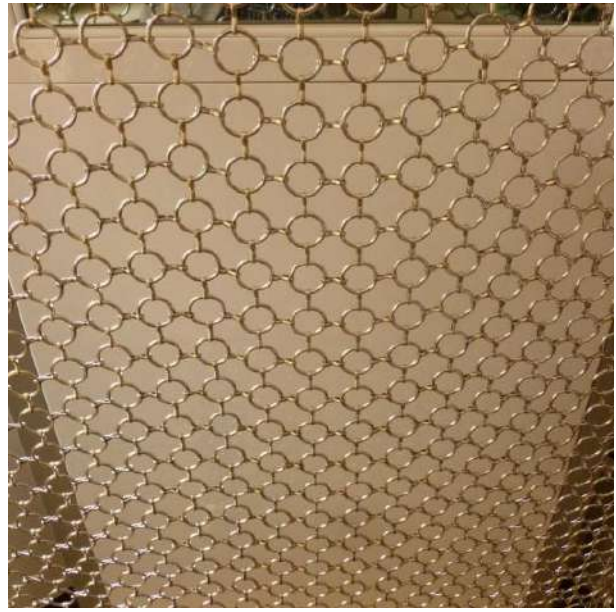

Circle types ring curtains