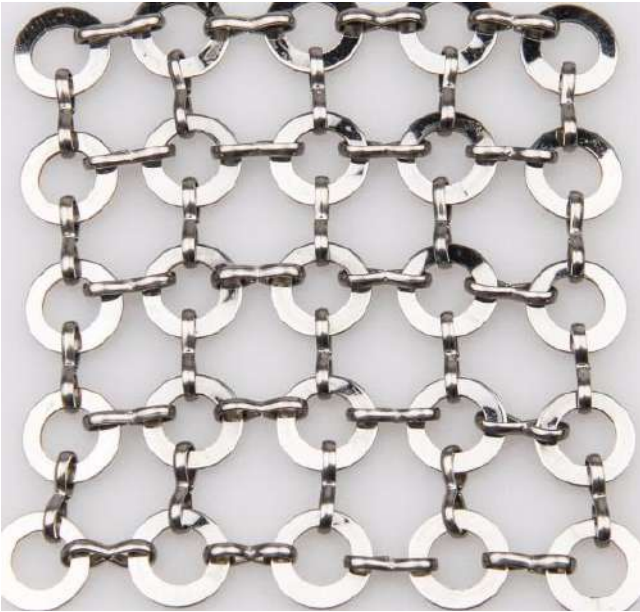

Metal ring mesh type:

Flat ring types mesh curtain