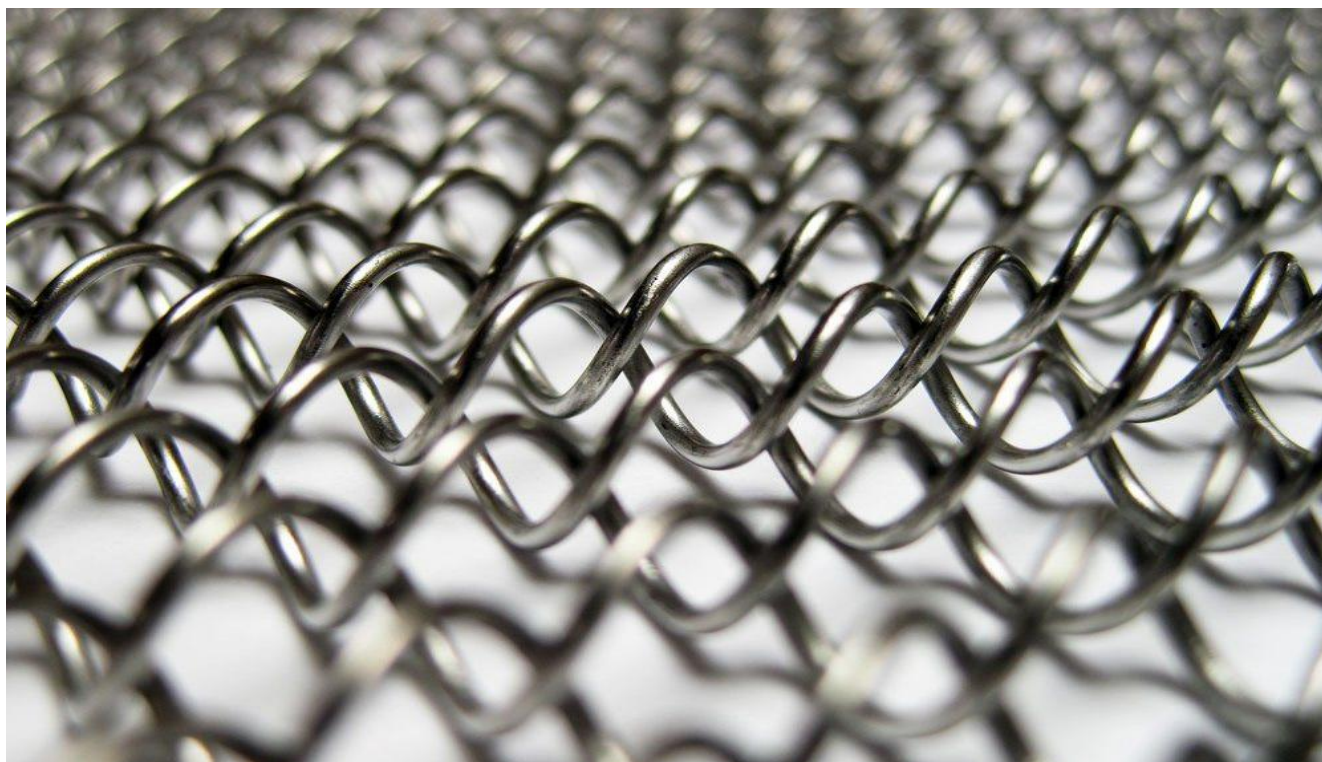

silver white