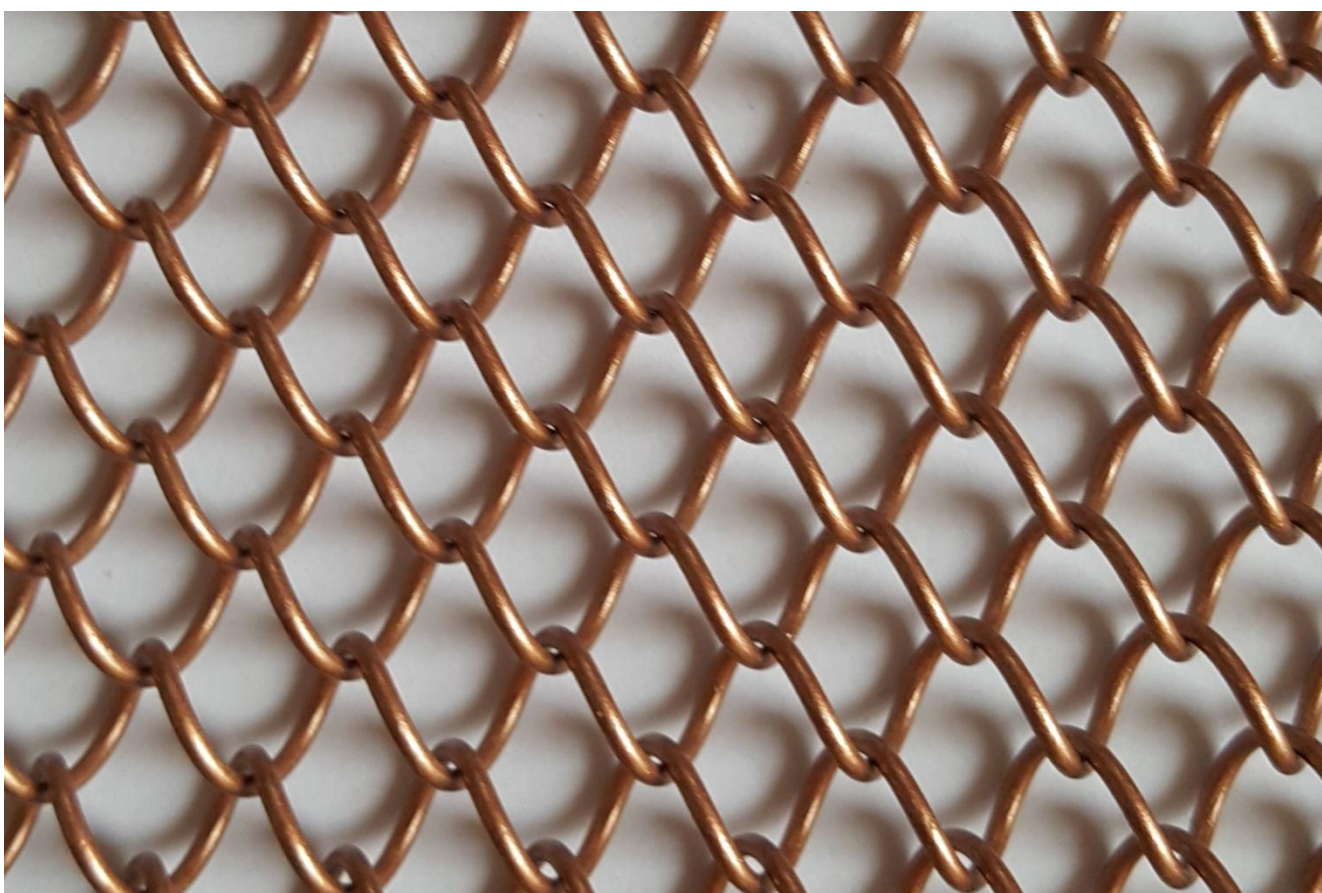

Pictures:

Black:

Copper

ADDRESS : NO.268 SOUTHWEST INDUSTRY DISTRICT OF ANPING COUNTY
HEBEI PROVINCE , CHINA 052360

TELEPHONE : +86 318-7859818 WEBSITE : [HTTP://WWW.YHYWIRESH.COM](http://www.yhywiremesh.com)
FAX : +86 318-7859518 EMAIL : SALES@YHYWIRESH.COM