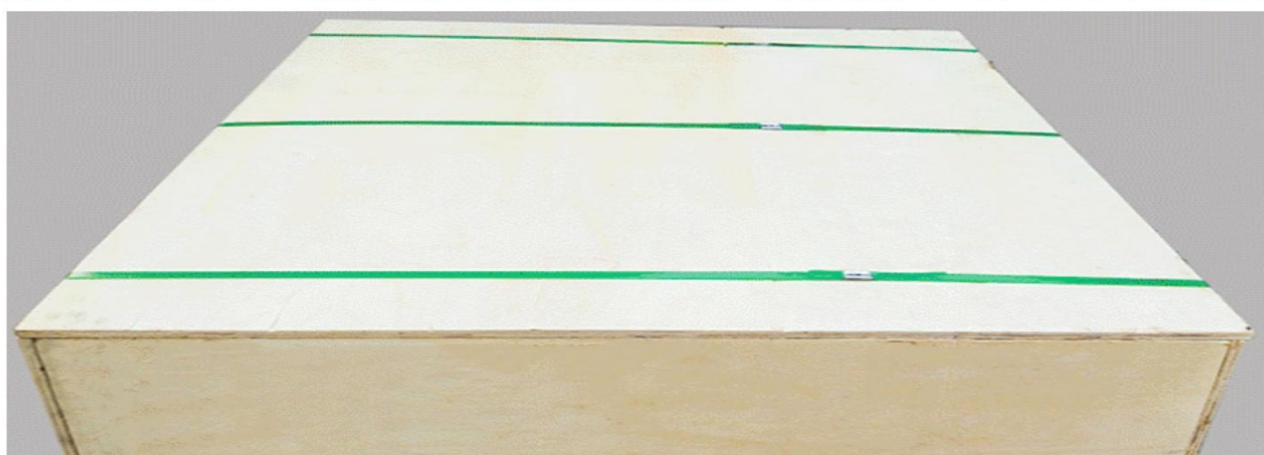

Package:

ADDRESS : NO.268 SOUTHWEST INDUSTRY DISTRICT OF ANPING COUNTY
HEBEI PROVINCE , CHINA 052360

TELEPHONE : +86 318-7859818 WEBSITE : [HTTP://www.yhywiremesh.com](http://www.yhywiremesh.com)
FAX : +86 318-7859518 EMAIL : SALES@YHYWIREMESH.COM