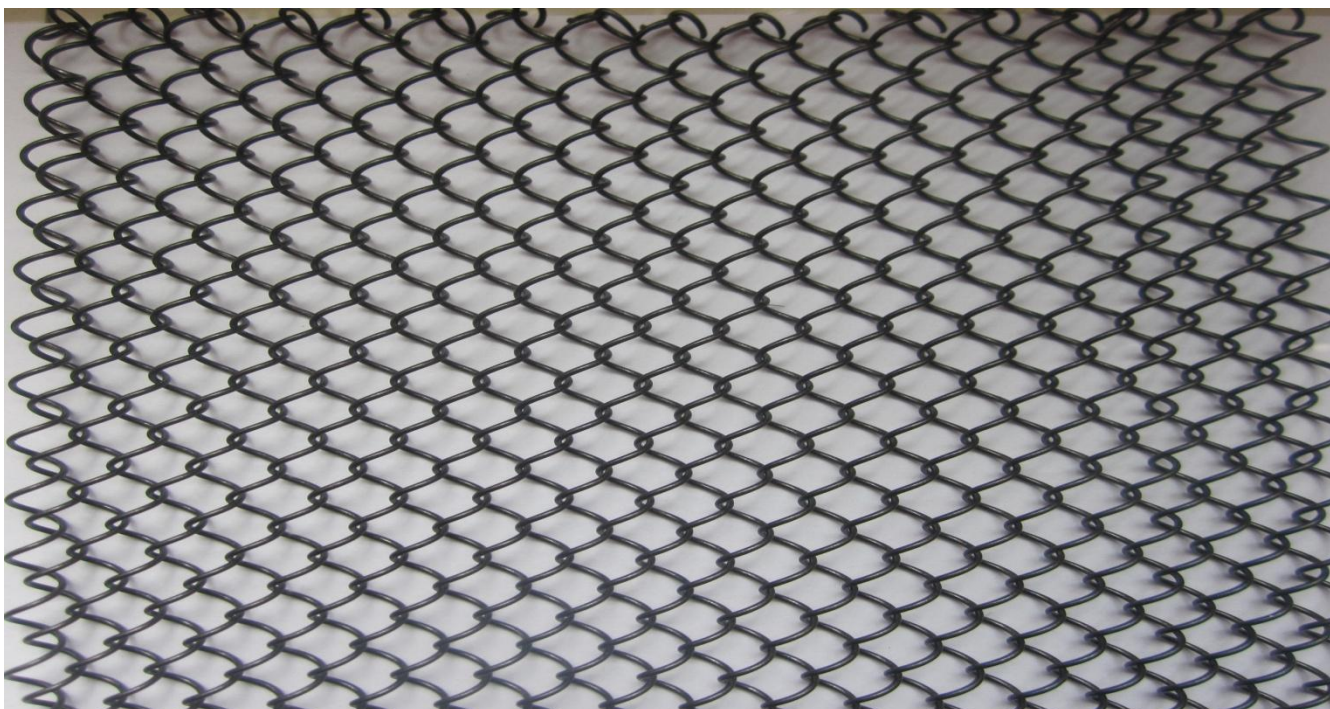

Pictures:

Black: