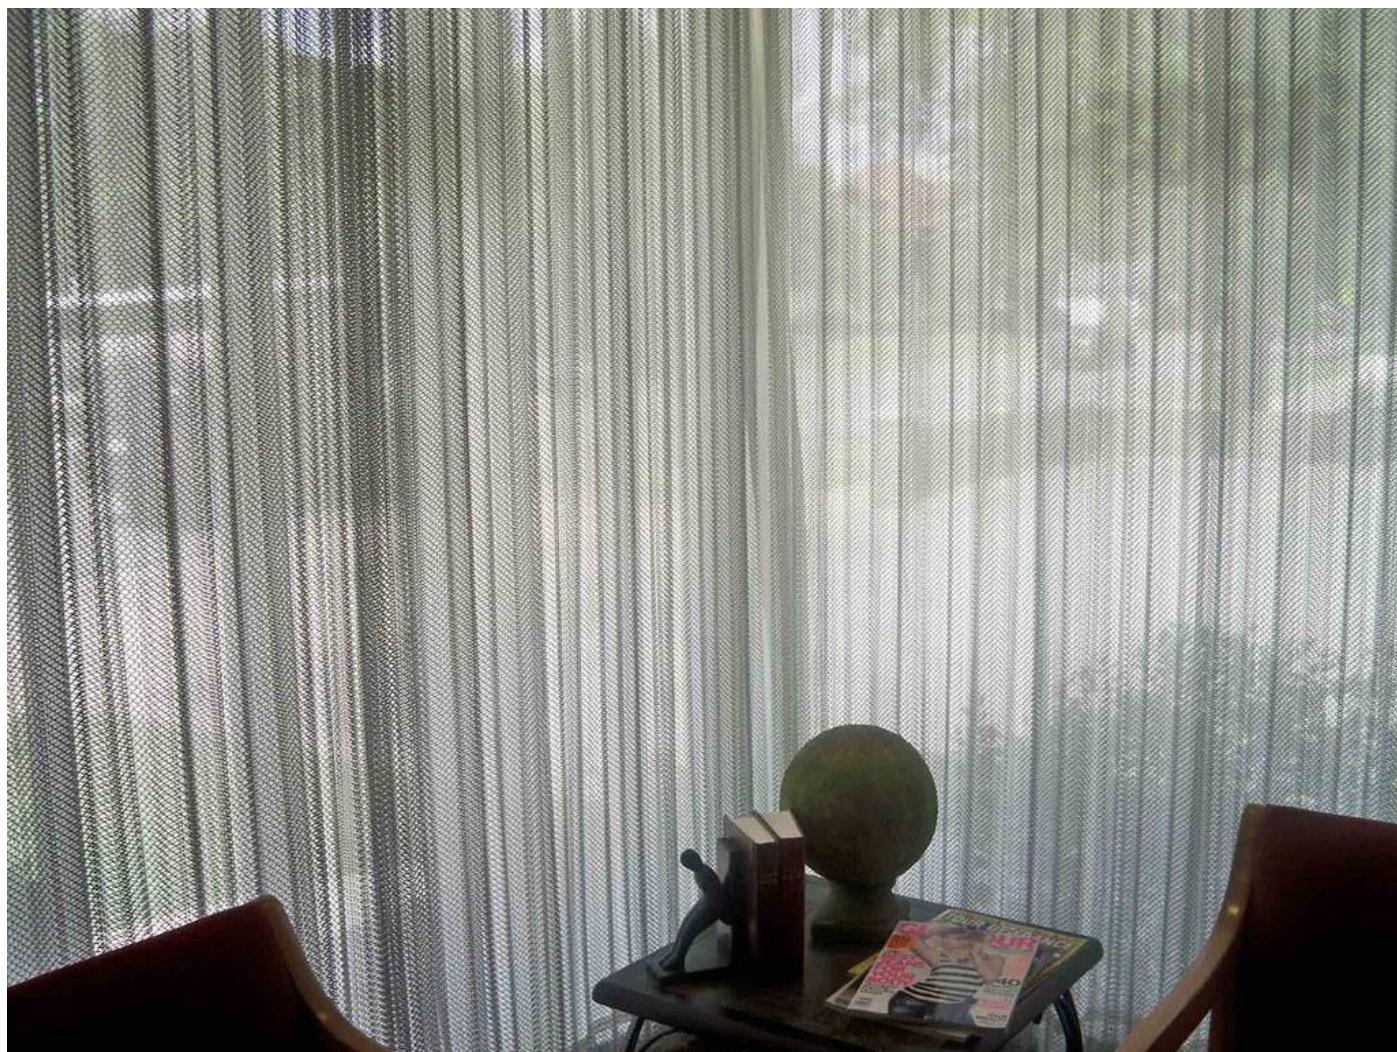

Metal Mesh Curtain

The metal mesh curtain is spirally woven from metal materials such as aluminum-magnesium alloy wire, galvanized and stainless steel wire. The surface of the net curtain can be the original color of the metal, and it can also be processed into bronze, gold and other metal colors. It can be used for curtains in high-end buildings, screen decoration in luxury living rooms, interior and exterior decoration of star-rated hotels, luxury ballrooms, and high-end office buildings, etc. There are bright reflections to show a brilliant effect.

Product Name	Metal mesh curtain
Material	Galvanized wire, stainless steel wire, aluminum-magnesium alloy wire
Wire diameter	100mm-200mm
Height	0-12m
Surface treatment	Paint
Width	1m-100m(customized)
Hole open	4mm-100mm
Color	Black ,copper,sliver white,etc.

Project:

This case is part of the restaurant decoration case, with metal curtains as the partition, which perfectly integrates with the surrounding environment. Compared with traditional interior decoration materials, it is more fashionable and novel.