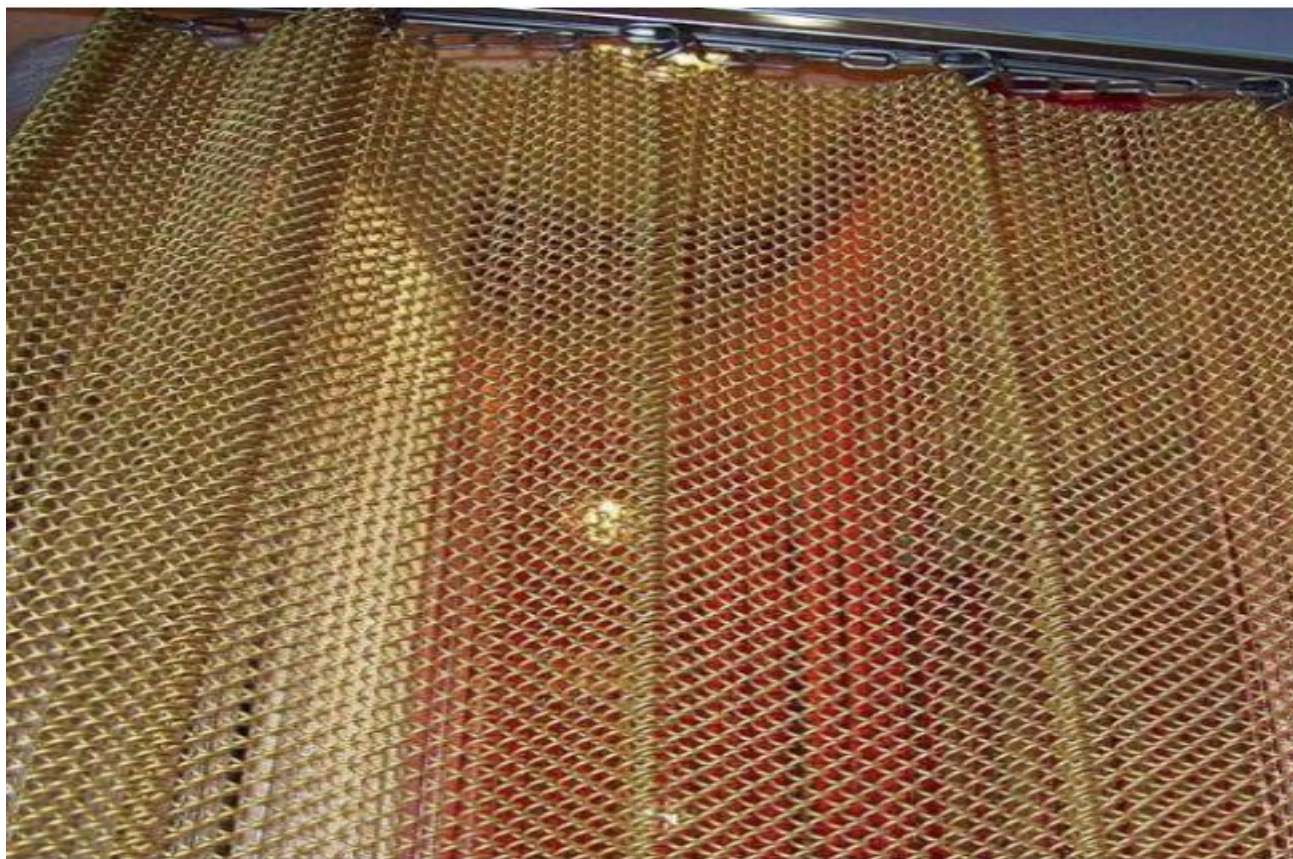

Metal Mesh Curtain

The metal mesh curtain is spirally woven from metal materials such as aluminum-magnesium alloy wire, galvanized and stainless steel wire. The surface of the net curtain can be the original color of the metal, and it can also be processed into bronze, gold and other metal colors. It can be used for curtains in high-end buildings, screen decoration in luxury living rooms, interior and exterior decoration of star-rated hotels, luxury ballrooms, and high-end office buildings, etc. There are bright reflections to show a brilliant effect.

Product Name	Metal mesh curtain
Material	Galvanized wire, stainless steel wire, aluminum-magnesium alloy wire
Wire diameter	100mm-200mm
Height	0-12m
Surface treatment	Paint
Width	1m-100m(customized)
Hole open	4mm-100mm
Color	Black ,copper,sliver white,etc.

Project:

This case is part of the restaurant decoration case, with metal curtains as the partition, which perfectly integrates with the surrounding environment. Compared with traditional interior decoration materials, it is more fashionable and novel.