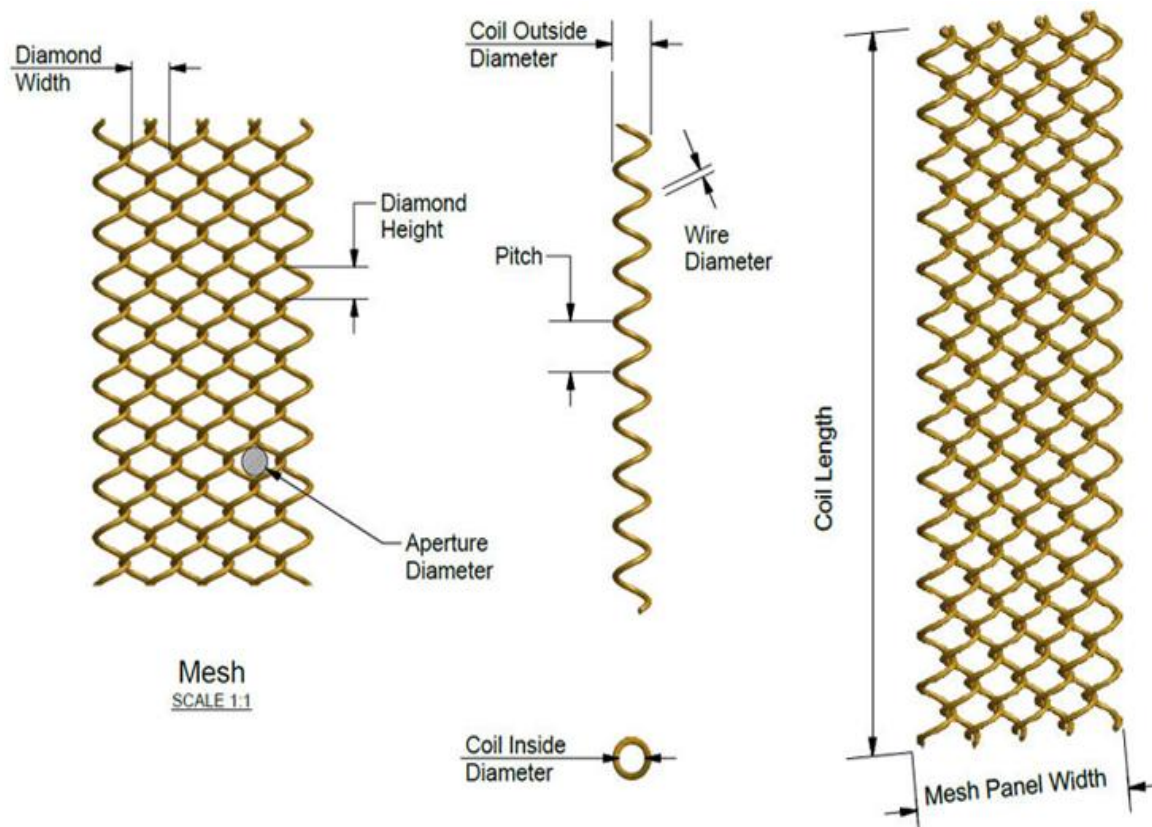

Metal Mesh Curtain

The metal mesh curtain is spirally woven from metal materials such as aluminum-magnesium alloy wire, galvanized and stainless steel wire. The surface of the net curtain can be the original color of the metal, and it can also be processed into bronze, gold and other metal colors. It can be used for curtains in high-end buildings, screen decoration in luxury living rooms, interior and exterior decoration of star-rated hotels, luxury ballrooms, and high-end office buildings, etc. There are bright reflections to show a brilliant effect.

Product Name	Metal mesh curtain
Material	Galvanized wire, stainless steel wire, aluminum-magnesium alloy wire
Wire diameter	100mm-200mm
Height	0-12m
Surface treatment	Paint
Width	1m-100m(customized)
Hole open	4mm-100mm
Color	Black ,copper,sliver white,etc.